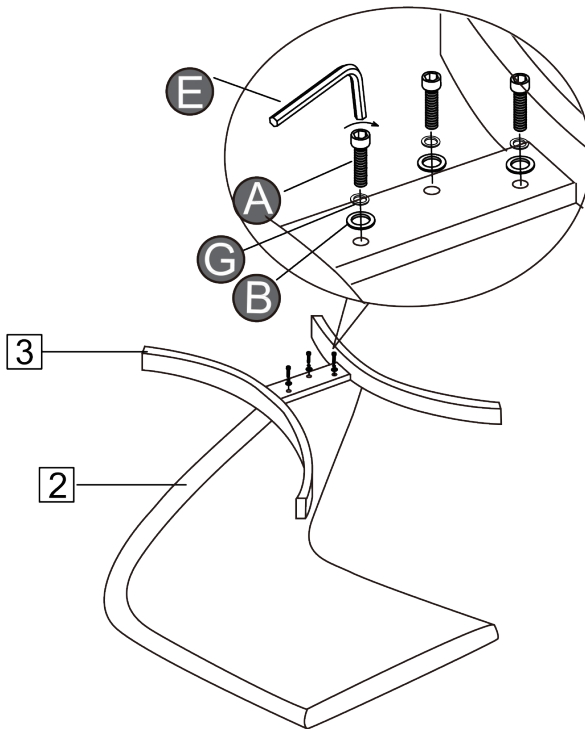

3 Foot x 1

<p><b>A</b></p>  <p>M8x20mm Allen Screw X3</p>	<p><b>B</b></p>  <p>M8x22mm Metal Washer X3</p>	<p><b>C</b></p>  <p>M6x18mm Allen Screw X4</p>	<p><b>D</b></p>  <p>M6x16mm Metal Washer X4</p>
<p><b>E</b></p>  <p>M6 mm Allen Key X1</p>	<p><b>F</b></p>  <p>M4 mm Allen Key X1</p>	<p><b>G</b></p>  <p>M8x12mm Spring Washer X3</p>	<p><b>H</b></p>  <p>M6x10mm Spring Washer X4</p>

**NOTE:** The quantities above are the correct amount to complete the assembly.  
In some cases more fittings may be supplied than are required.

## STEP 1

Place the leg frame [2] seat face down on a flat raised surface Using fixings (A), (B) &(C) tighten the foot [3] onto the leg frame [2].