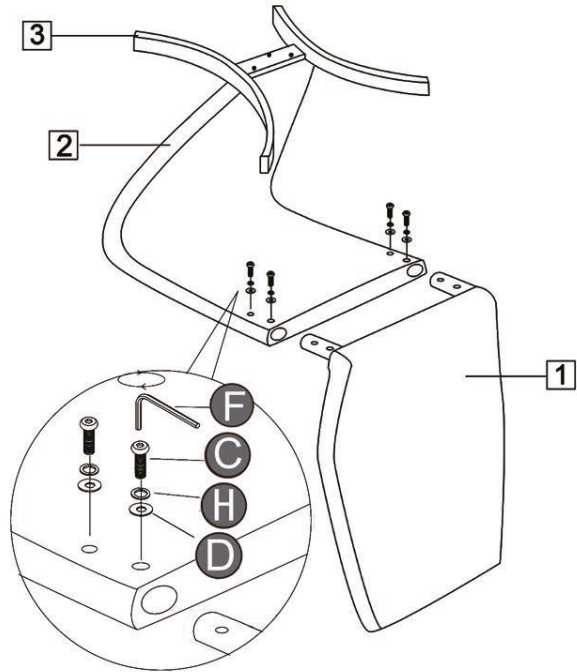

STEP 2

Insert the back rest [1] into the seat pad. Using fixings (C), (D) & (H) tighten onto the seat pad.

STEP 3

Sit on the chair and fully tighten all bolts.