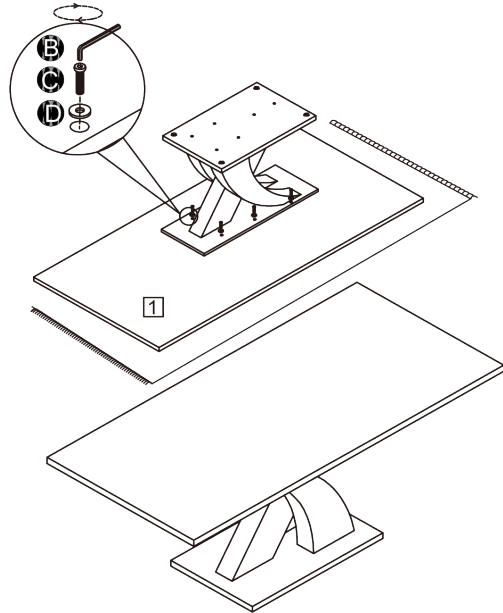

## STEP 1

Carefully place the long allen screw A and Metal washers D into the two holes of the frame [4] and [2].

## STEP 2

Place part [2], [4] and [5] down onto a clear flat surface. Carefully align the base plate [6] onto part [2], [4] and [5] and secure using fixings and Tighten using allen key B.

## STEP 3

**ATTENTION:** With help, turn the stand around. Carefully align the connecting frame [3] with parts [2], [4] & [5]. Secure using fixings C and D. Tighten using allen key.

## STEP 4

**ATTENTION:** With help, place the table top [1], upside down onto a clear flat surface. Carefully align the table frame onto table top [1] and secure using fixings and D. Tighten using allen key B.