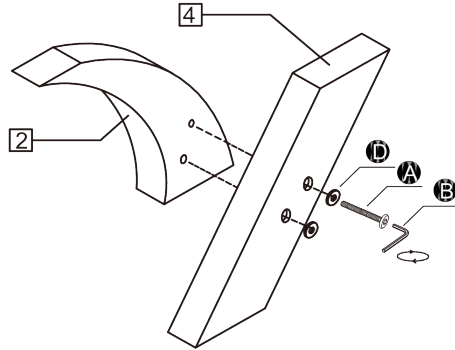

3 Connecting frame x 1

4 Diagonal Leg x 1

5 Curved Leg x 1

6 Base

A

M8x95mm Long Allen Screw X2

B

M5 mm Allen Key X1

C

M8x30mm Allen Screw X18

D

**NOTE:** The quantities above are the correct amount to complete the assembly.  
In some cases more fittings may be supplied than are required.

## STEP 1

Carefully place the long allen screw A and Metal washers D into the two holes of the frame [4] and [2].

## STEP 2

Place part [2], [4] and [5] down onto a clear flat surface. Carefully align the base plate [6] onto part [2], [4] and [5] and secure using fixings and Tighten using allen key B.