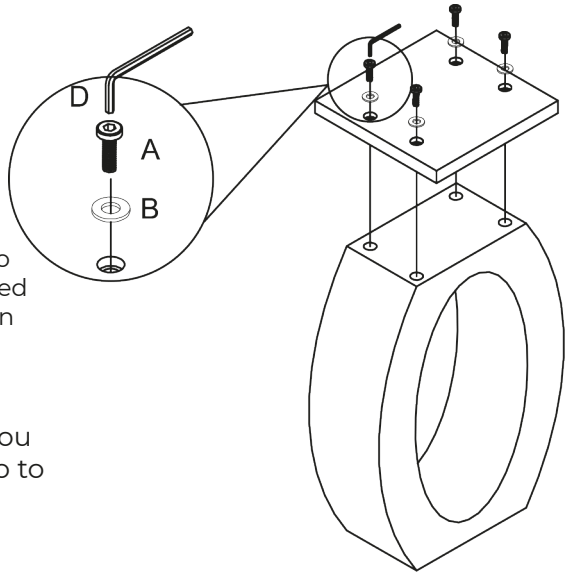

**NOTE:** The quantities above are the correct amount to complete the assembly. In some cases more fittings may be supplied than are required.

## STEP 1

Use a clear, flat, soft surface to avoid bumps or scratches.

First, attach connecting plate to halo using 1 x washer [B] followed by 1 x screw [A] per hole. Tighten with Allen key [D].

**ATTENTION:** To ensure table stability, please make sure you have fully tightened the halo to the connecting plate.

## STEP 2

Place table top on flat surface, upside down so holes face upwards.

Align connecting plate with holes in table top and attach using 1 x washer [B] followed by 1 x screw [C] per hole. Tighten with Allen key [D].