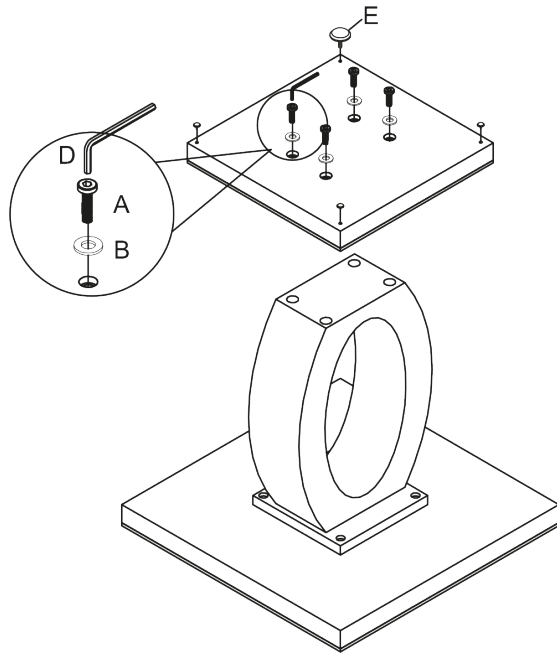

## STEP 1

Use a clear, flat, soft surface to avoid bumps or scratches.

First, attach connecting plate to halo using 1 x washer [B] followed by 1 x screw [A] per hole. Tighten with Allen key [D].

**ATTENTION:** To ensure table stability, please make sure you have fully tightened the halo to the connecting plate.

## STEP 2

Place table top on flat surface, upside down so holes face upwards.

Align connecting plate with holes in table top and attach using 1 x washer [B] followed by 1 x screw [C] per hole. Tighten with Allen key [D].

### STEP 3

Attach side table base to halo using 1 x washer [B] followed by 1 x screw [A] per hole. Tighten with Allen key [D] Attach feet [E] to corners.