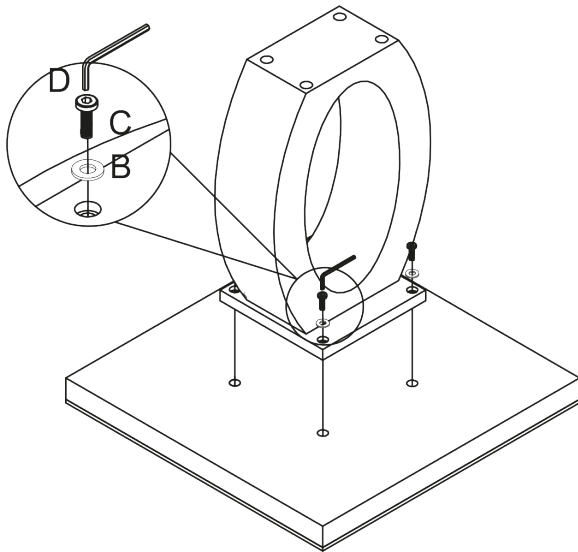

## STEP 1

Use a clear, flat, soft surface to avoid bumps or scratches.

First, attach connecting plate to halo using 1 x washer [B] followed by 1 x screw [A] per hole. Tighten with Allen key [D].

**ATTENTION:** To ensure table stability, please make sure you have fully tightened the halo to the connecting plate.

## STEP 2

Place table top on flat surface, upside down so holes face upwards.

Align connecting plate with holes in table top and attach using 1 x washer [B] followed by 1 x screw [C] per hole. Tighten with Allen key [D].