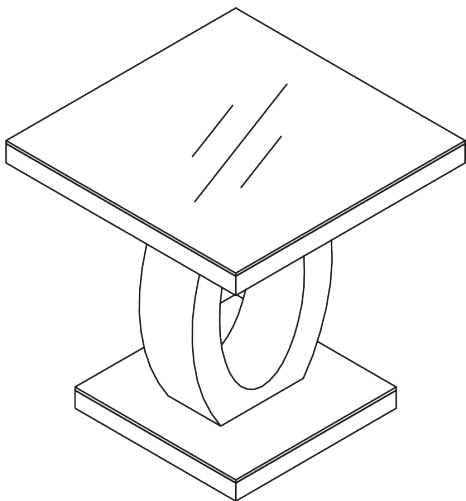

## STEP 1

Use a clear, flat, soft surface to avoid bumps or scratches.

First, attach connecting plate to halo using 1 x washer [B] followed by 1 x screw [A] per hole. Tighten with Allen key [D].

**ATTENTION:** To ensure table stability, please make sure you have fully tightened the halo to the connecting plate.

## STEP 2

Place table top on flat surface, upside down so holes face upwards.

Align connecting plate with holes in table top and attach using 1 x washer [B] followed by 1 x screw [C] per hole. Tighten with Allen key [D].

### STEP 3

Attach side table base to halo using 1 x washer [B] followed by 1 x screw [A] per hole. Tighten with Allen key [D] Attach feet [E] to corners.