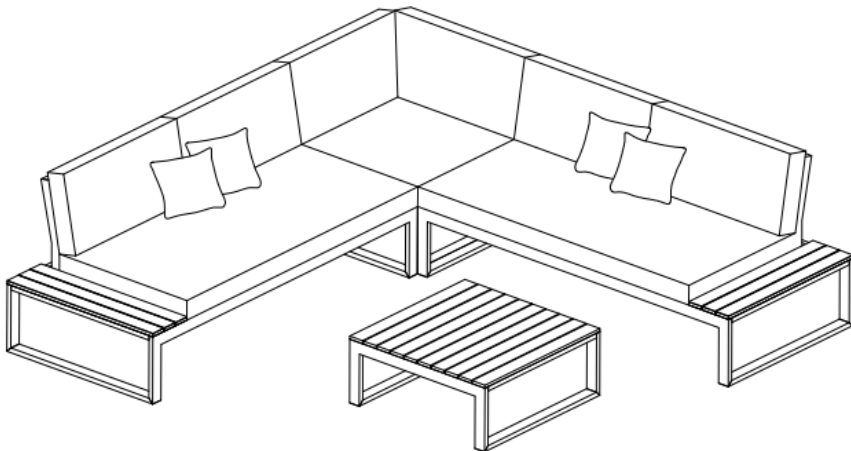

Flip your bench unit over so it sits on its feet. Check stability.

STEP 3

Add 4x feet [E] to the bottom of the coffee table legs.
Flip your coffee table onto its feet and check stability.

Your sofa set is now ready to use!