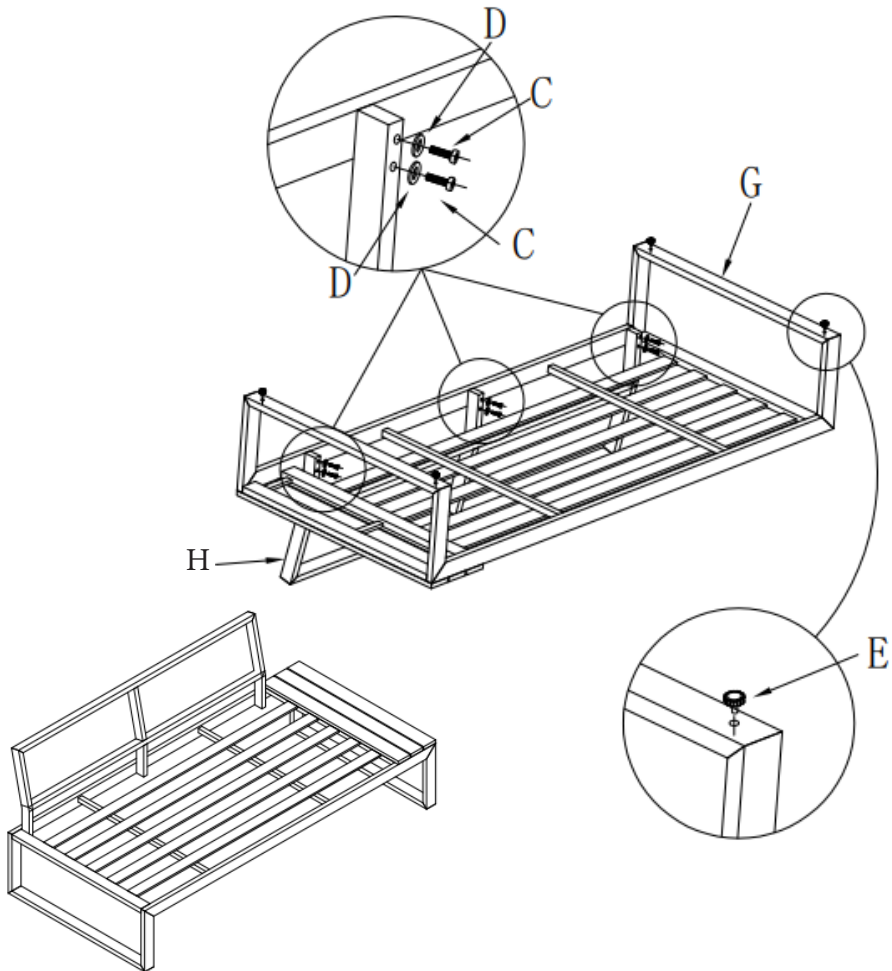

STEP 1

Use a clean, flat, soft surface to avoid any bumps or scratches.

Start by assembling the corner seat unit. Attach the 2x back rest pieces [B] to the seat [A]. Align the pre-drilled holes. You may find it easier to flip the seat and back rests over as shown in the illustration. Connect using 2 x washers [D] followed by 2x screws [C] on each side of the back rest pieces - 8 in total. Once all screws are in place, fully tighten with Allen key [F].

Screw in 4x feet [E].

Flip your corner unit over so it sits on its feet.
Check stability.

STEP 2

Assemble the bench unit.

Attach bench back rest [H] to the bench seat [G]. Align the pre-drilled holes. You may find it easier to flip the seat and back rests over as shown in the illustration. Connect using 6x washers [D] followed by 6x screws [C]. Once all screws are in place, fully tighten with Allen key [F]. Screw in 4x feet [E].

Flip your bench unit over so it sits on its feet. Check stability.

STEP 3

Add 4x feet [E] to the bottom of the coffee table legs.
Flip your coffee table onto its feet and check stability.

Your sofa set is now ready to use!