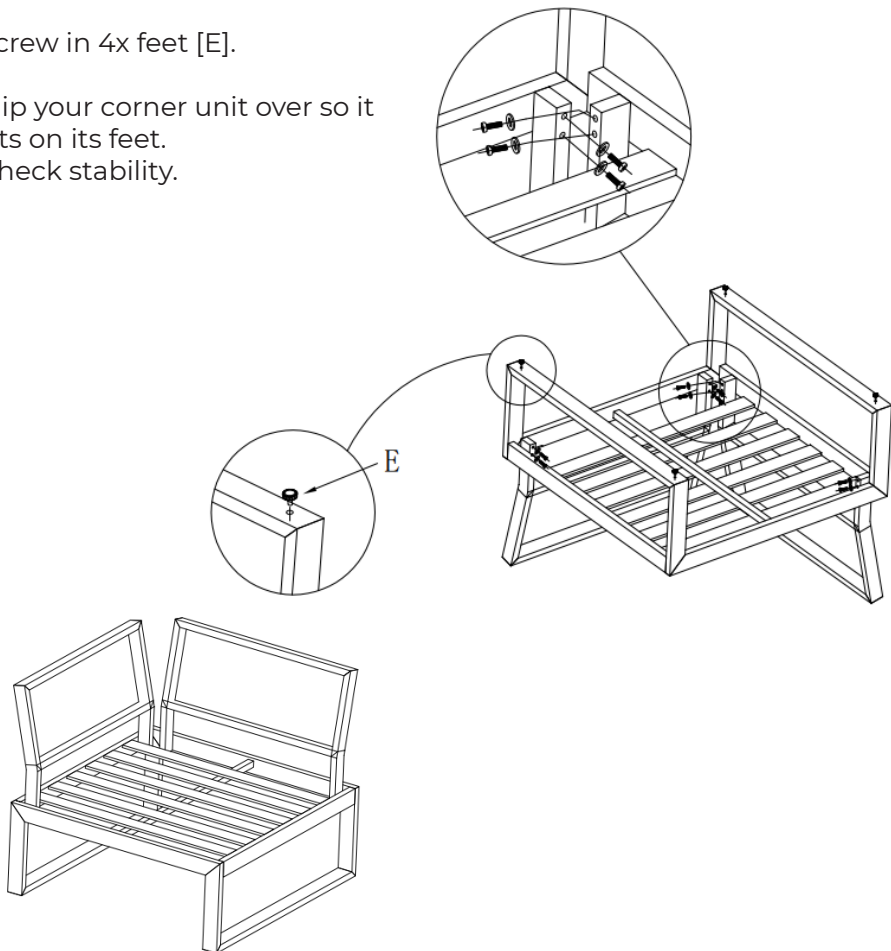

A		1PC	G		2PC
B		2PC	H		2PC
C	 M6x55	8PC	C	 M6x55	12PC
D		8PC	D		12PC
E		4PC	E		8PC
F		1PC			
K		1PC			
E		4PC			

NOTE: The quantities above are the correct amount to complete the assembly. In some cases more fittings may be supplied than are required.

STEP 1

Use a clean, flat, soft surface to avoid any bumps or scratches.

Start by assembling the corner seat unit. Attach the 2x back rest pieces [B] to the seat [A]. Align the pre-drilled holes. You may find it easier to flip the seat and back rests over as shown in the illustration. Connect using 2 x washers [D] followed by 2x screws [C] on each side of the back rest pieces - 8 in total. Once all screws are in place, fully tighten with Allen key [F].

Screw in 4x feet [E].

Flip your corner unit over so it sits on its feet.
Check stability.

STEP 2

Assemble the bench unit.

Attach bench back rest [H] to the bench seat [G]. Align the pre-drilled holes. You may find it easier to flip the seat and back rests over as shown in the illustration. Connect using 6x washers [D] followed by 6x screws [C]. Once all screws are in place, fully tighten with Allen key [F]. Screw in 4x feet [E].