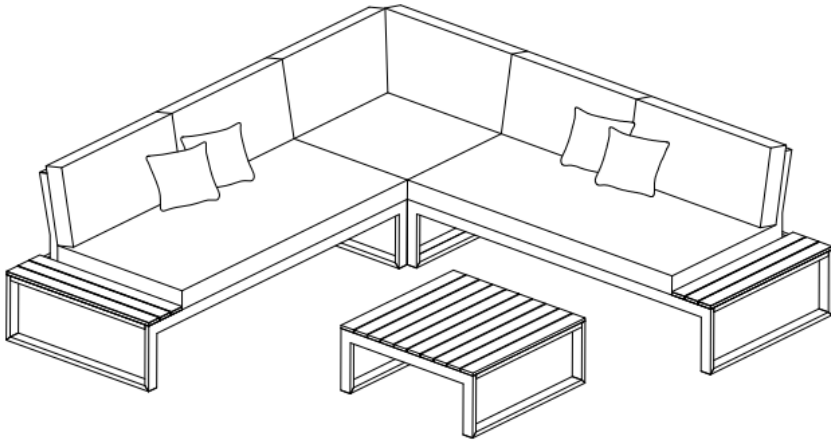

DUBAI SOFA

ASSEMBLY GUIDE

SCAN ME

www.furniturebox.co.uk

Scan QR code for more tips,
advice and assembly video or visit
furniturebox.co.uk/club/dubaisofa