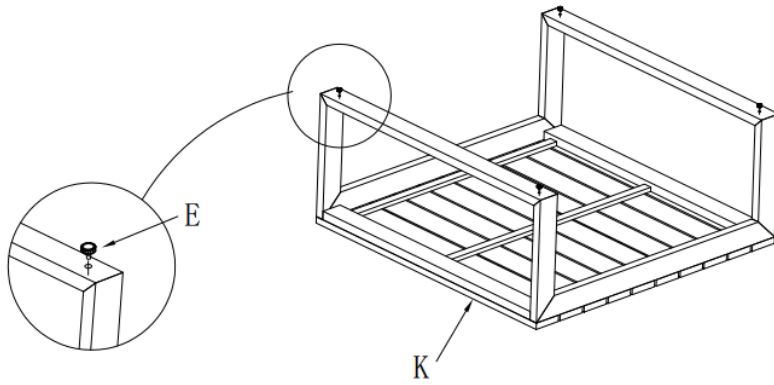

Screw in 4x feet [E].

Flip your corner unit over so it sits on its feet.
Check stability.

STEP 2

Assemble the bench unit.

Attach bench back rest [H] to the bench seat [G]. Align the pre-drilled holes. You may find it easier to flip the seat and back rests over as shown in the illustration. Connect using 6x washers [D] followed by 6x screws [C]. Once all screws are in place, fully tighten with Allen key [F]. Screw in 4x feet [E].

Flip your bench unit over so it sits on its feet. Check stability.

STEP 3

Add 4x feet [E] to the bottom of the coffee table legs.
Flip your coffee table onto its feet and check stability.

Your sofa set is now ready to use!